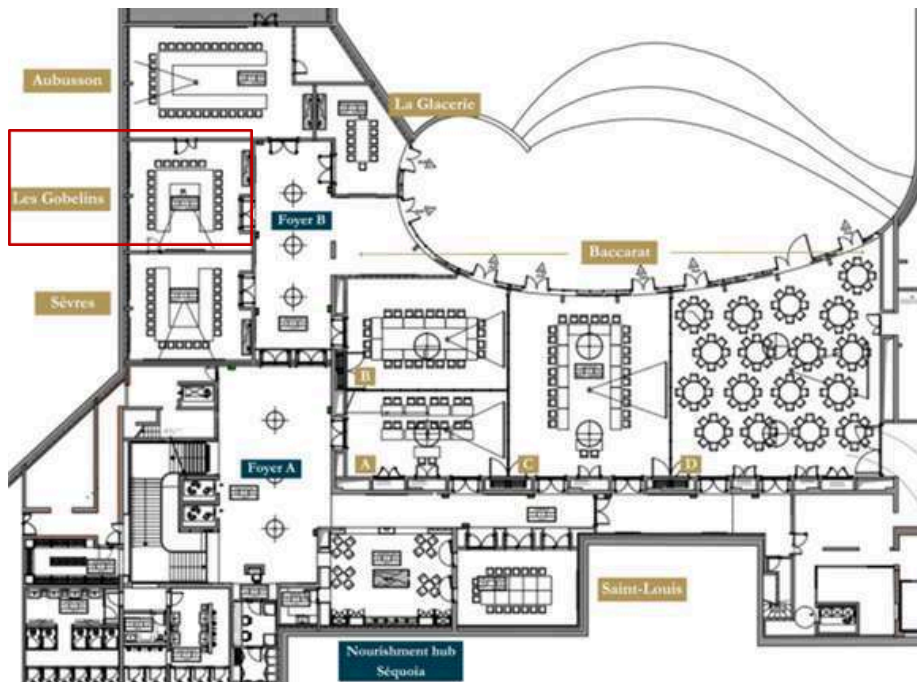

Les Gobelins

Surface area: 66 m²

Daylight: no

Material:

- Video projector
- 300x187 screen
- Audio jack
- HDMI
- Prise 63A (x12)
- 12 network sockets
- Wifi
- Changing room

Set up:

- **Theater:** 45 people
- **School:** 26 people
- **Open U:** 22 people
- **Closed U:** 22 people
- **Cabaret:** 22 people

Ground floor of the Castle