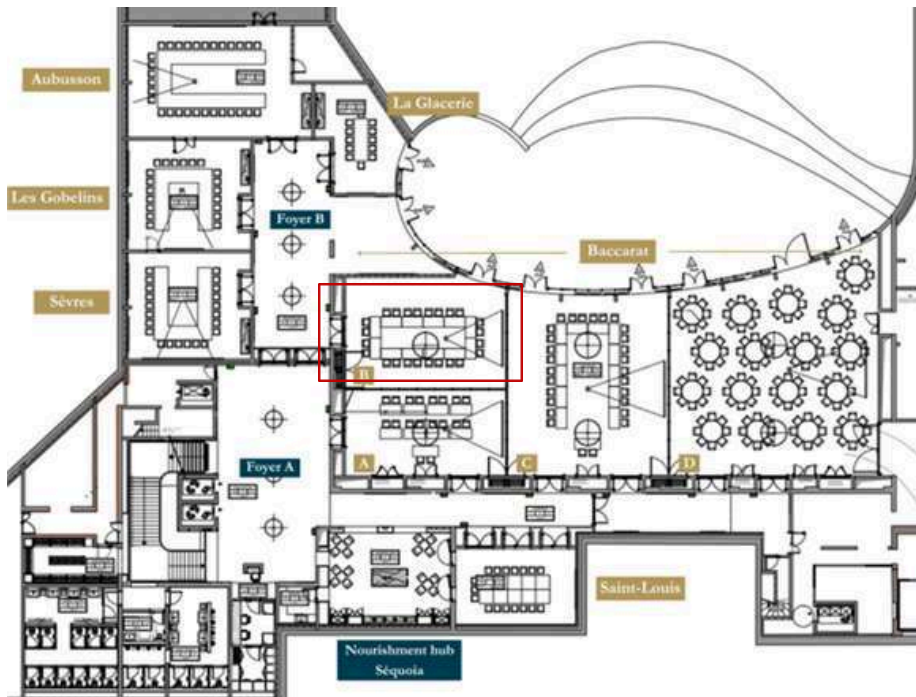

Baccarat B

Surface area: 90 m²

Daylight: yes

Terrace access: yes

Material:

- Sound system with 2 microphones
- Built-in speakers
- 300x187 screen
- Video projector
- Audio jack
- HDMI
- Network sockets
- 63A sockets
- Wifi

Set up:

- **Theater:** 60 people
- **School:** 40 people
- **Open U:** 30 people
- **Closed U:** 30 people
- **Cabaret:** 35 people
- **Banquet:** 48 - 64 people
- **Cocktail:** 90 people

Other format available with the virtual tour here

Ground floor of the Castle