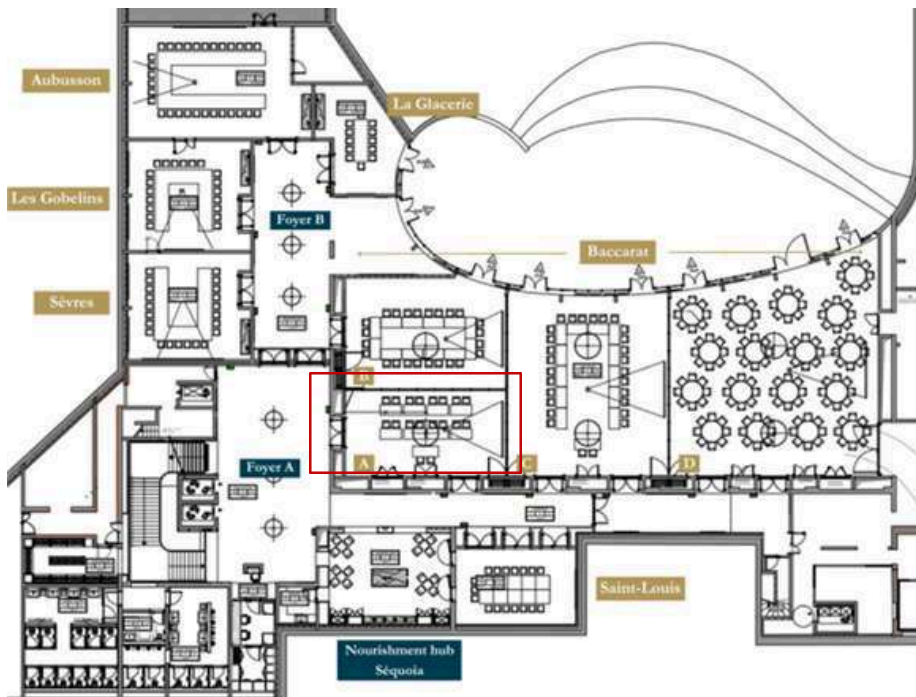

Baccarat A

Surface area: 70 m²

Daylight: no

Material:

- Sound system with 2 microphones
- Built-in speakers
- 300x187 screen
- Video projector
- Audio jack
- HDMI
- 10 network sockets
- 63A socket (x10)
- Wifi

Set up:

- **Theater:** 45 people
- **School:** 30 people
- **Open U:** 25 people
- **Closed U:** 25 people
- **Cabaret:** 30 people
- **Banquet:** 48 - 56 people
- **Cocktail:** 70 people

Other format available with the virtual tour here