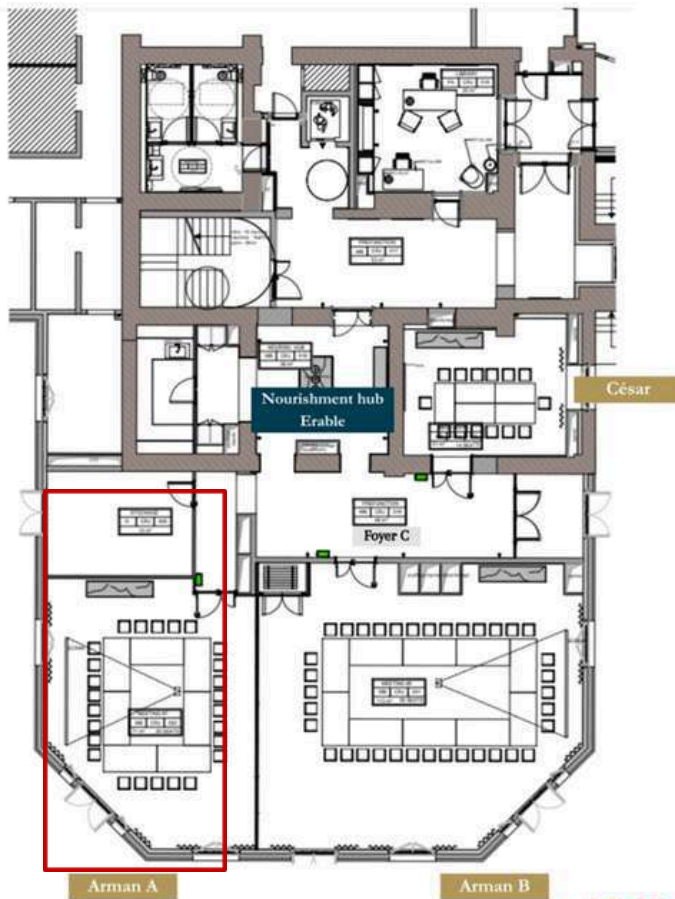

## Material:

- Video projector
- 240x150 screen
- Audio jack
- HDMI
- Wifi
- 7 electrical outlets
- 10 network sockets
- Locker rooms

- **Set up:**
- **Theater:** 45 people
- **School:** 30 people
- **Open U:** 26 people
- **Closed U:** 26 people
- **Cabaret:** 26 people