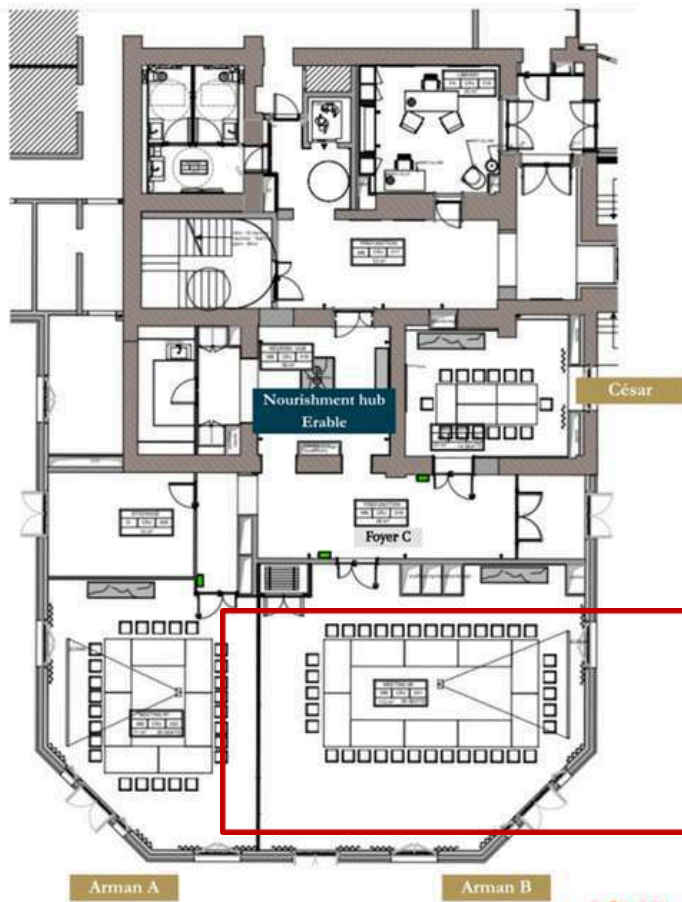

Arman B

Superfurface area: 113 m2

Daylight: yes

Material:

Video projector

- 240x150 screen
- Audio jack
- HDMI
- Wifi
- 10 electrical outlets
- 10 network sockets
- Locker rooms

Set up:

- **Theater:** 75 people
- **School:** 45 people
- **Open U:** 38 people
- **Closed U:** 38 people
- **Cabaret:** 38 people

Ground floor Chalet