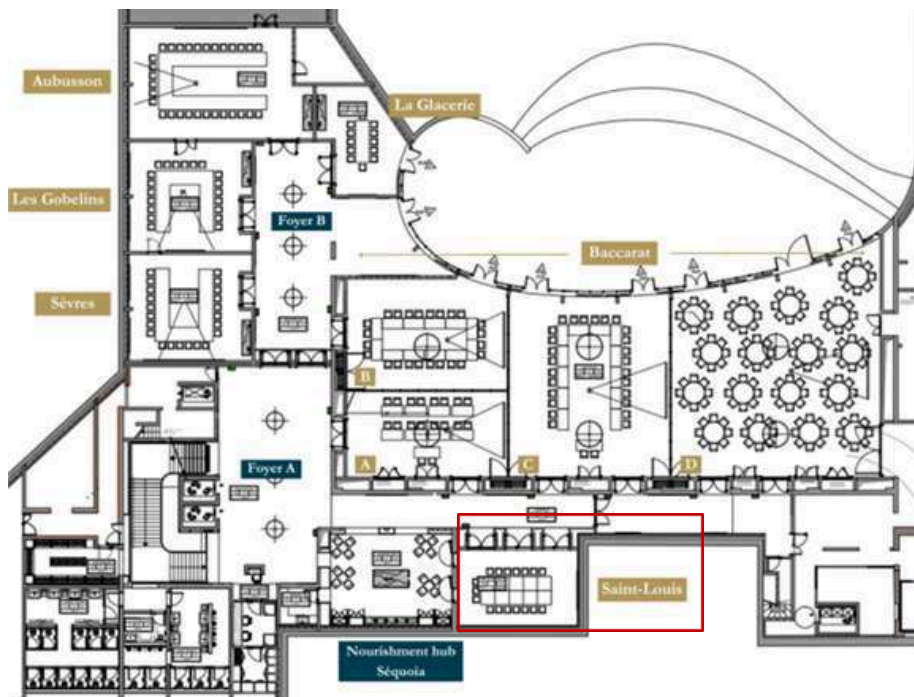

## Material:

- TV 86x65
- Sound bar
- Audio jack
- HDMI
- 63A socket (x10)
- 8 network sockets
- Wifi

Set up:

Closed U: 15 people

Ground floor of the Castle

Other format available with the virtual tour here