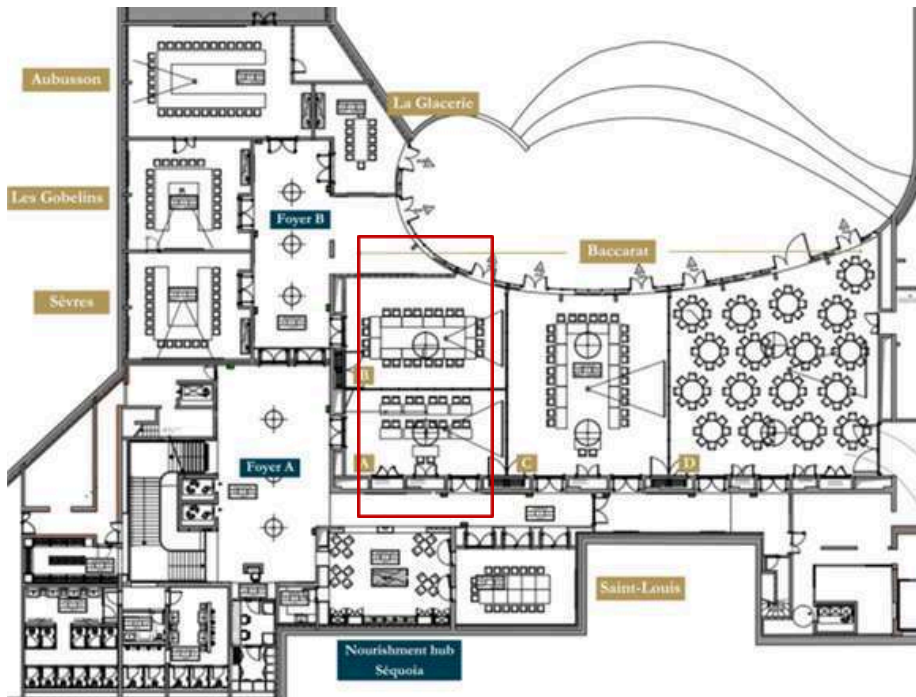

Baccarat AB

Surface area: 160 m²

Daylight: yes

Terrace access: yes

Material:

- Sound system with 2 microphones
- Built-in speakers
- 300x187 screen
- Video projector
- Audio jack
- HDMI
- Network sockets
- 63A sockets
- Wifi

Set up:

- **Theater:** 110 people
- **School:** 70 people
- **Cabaret:** 60 people
- **Banquet:** 120 - 136 people
- **Cocktail:** 160 people

Other format available with the virtual tour here