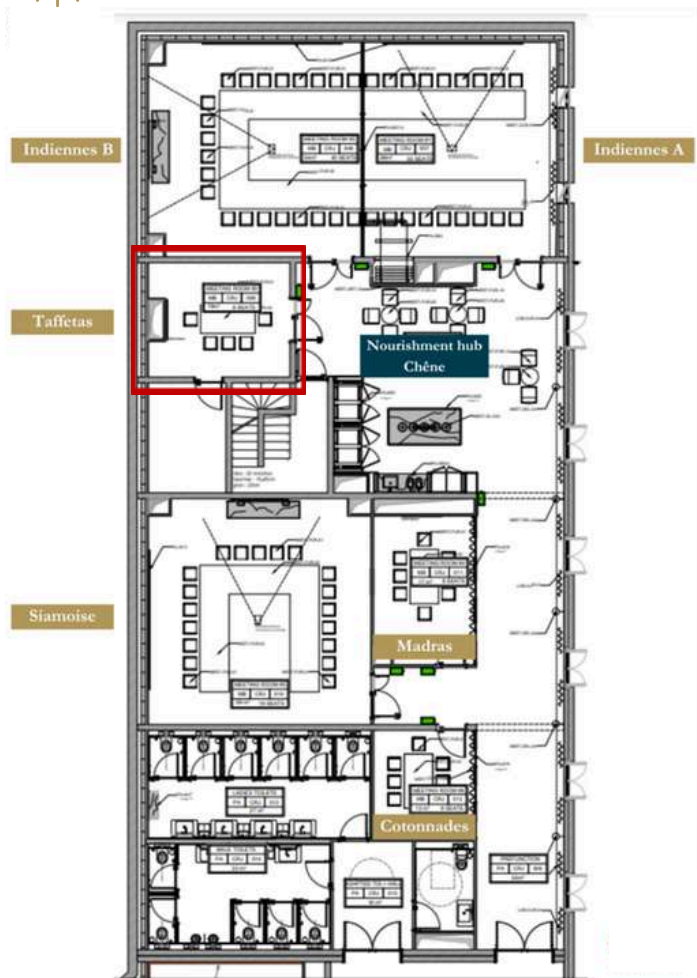

Taffetas

Surface area: 19 m2

Daylight: no

Ground floor of the Castle

Material:

- 86 or 65 TV screen
- Sound bar
- HDMI
- 12 electrical outlets
- 4 network sockets
- Wifi
- Locker rooms