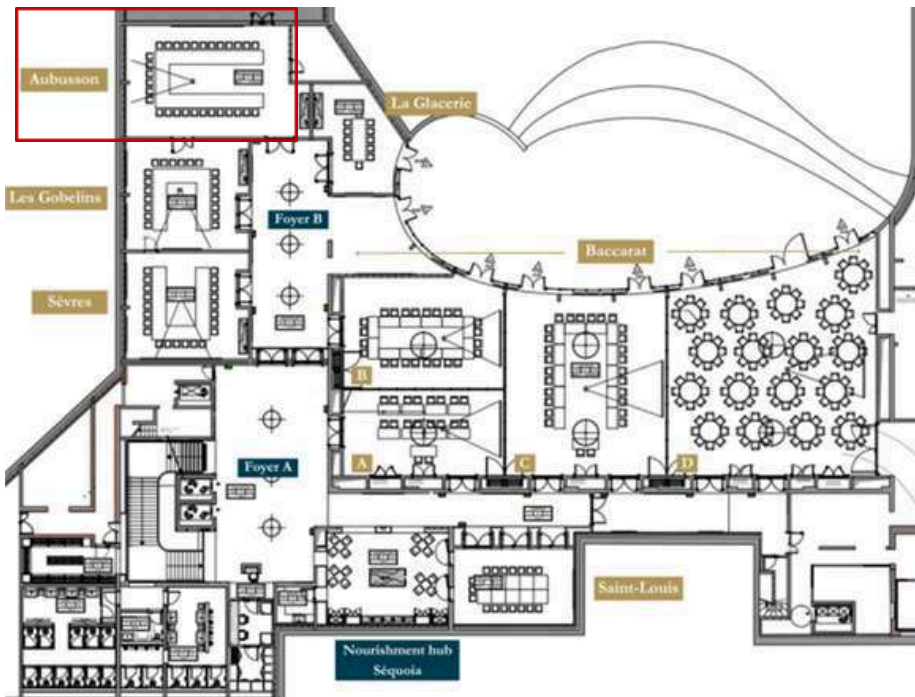

Aubusson

Surface area: 98 m²

Daylight: no

Material:

- Video projector
- 300x187 screen
- Audio jack
- HDMI
- 63A socket (x15)
- 12 network sockets
- Wifi
- Changing room

Set up:

- **Theater:** 65 people
- **School:** 40 people
- **Open U:** 32 people
- **Closed U:** 32 people
- **Cabaret:** 35 people

Other format available with the virtual tour here