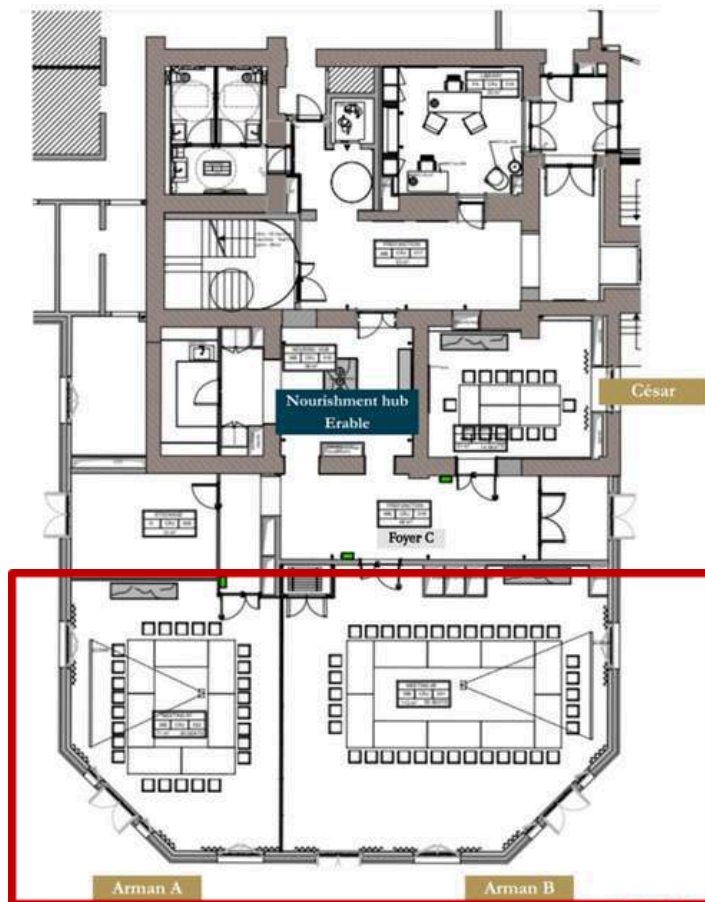

## Material:

- Video projector
- 240x150 screen
- Audio jack
- HDMI
- Wifi
- 7 electrical outlets
- 10 network sockets
- Locker rooms

- **Set up:**
- **Theater:** 120 people
- **School:** 74 people
- **Open U:** 60 people
- **Closed U:** 60 people
- **Cabaret:** 60 people