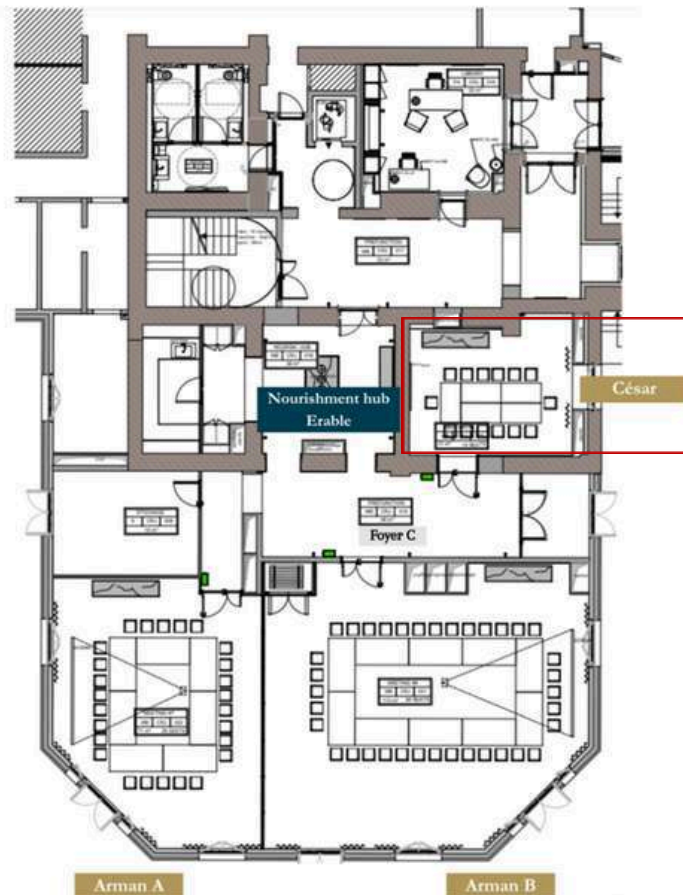

# César

Surface area: 31 m<sup>2</sup>

Daylight: yes

Material:

TV 86 or 65

- Sound bar
- HDMI
- 10 electronic sockets
- 7 network sockets
- Wifi
- Locker rooms

Set up:

- Closed U: 14 people