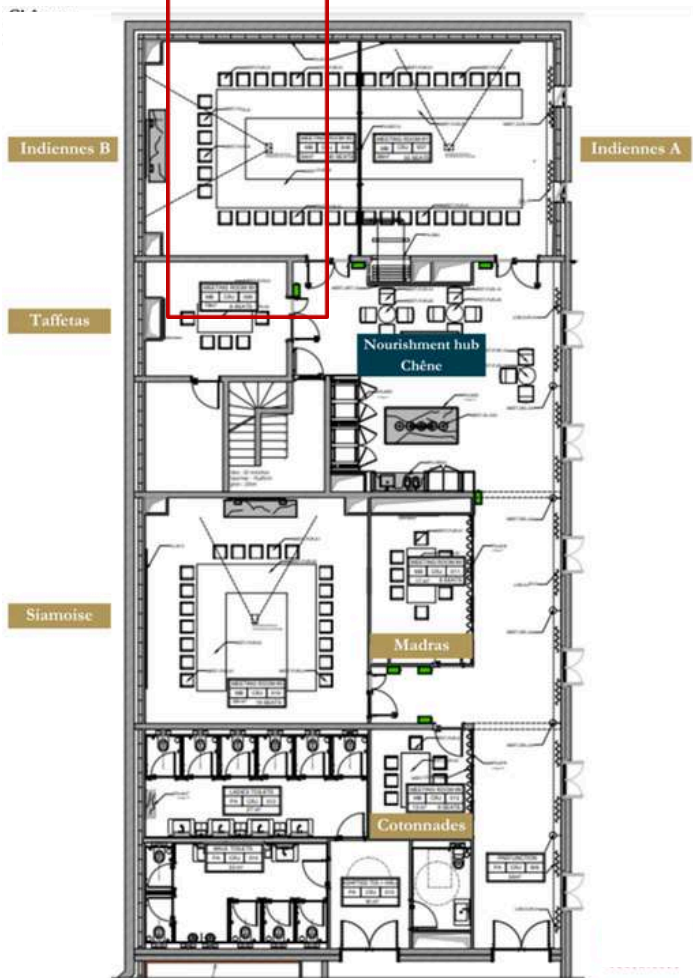

Les Indiennes B

Surface area: 54 m2

Daylight: no

Ground floor of the Castle

Material:

- Screen 270x170
- HDMI
- Electrical outlets
- Network socket
- Wifi
- Locker rooms

Set up:

- **Theater:** 35 people
- **School:** 20 people
- **Open U:** 15 people
- **Closed U:** 15 people
- **Cabaret:** 15 people