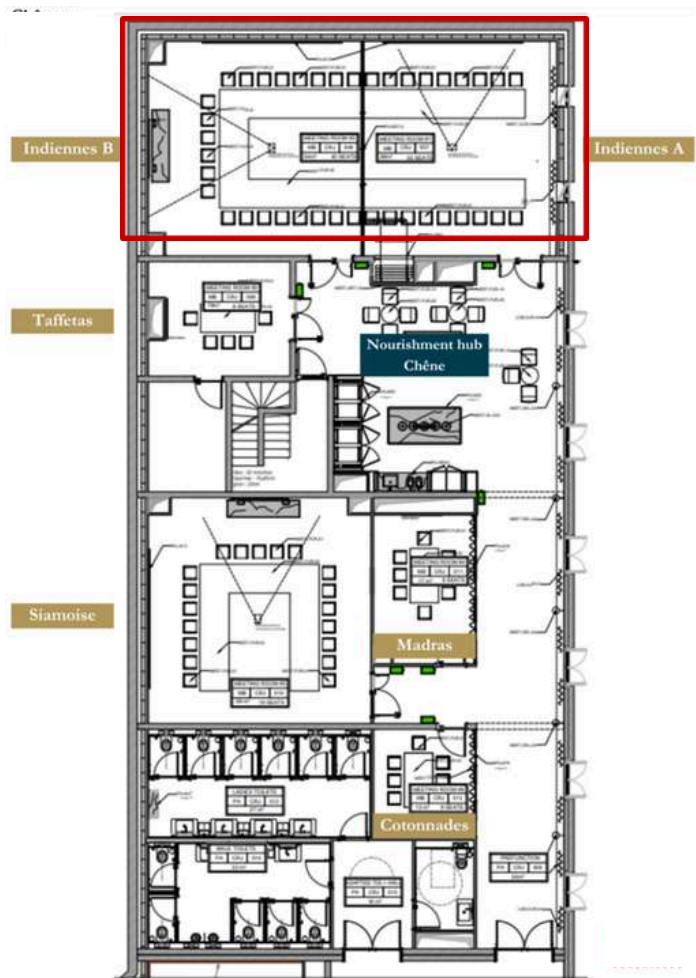

Les Indiennes

Surface area: 103 m², divisible into 2 rooms

Daylight: yes

Material:

- TV 86x65
- Screen 270x170
- HDMI
- Electrical outlets
- Network socket
- Wifi
- Locker rooms

Set up:

- **Theater:** 70 people
- **School:** 40 people
- **Open U:** 35 people
- **Closed U:** 35 people
- **Cabaret:** 35 people

Ground floor of the Castle