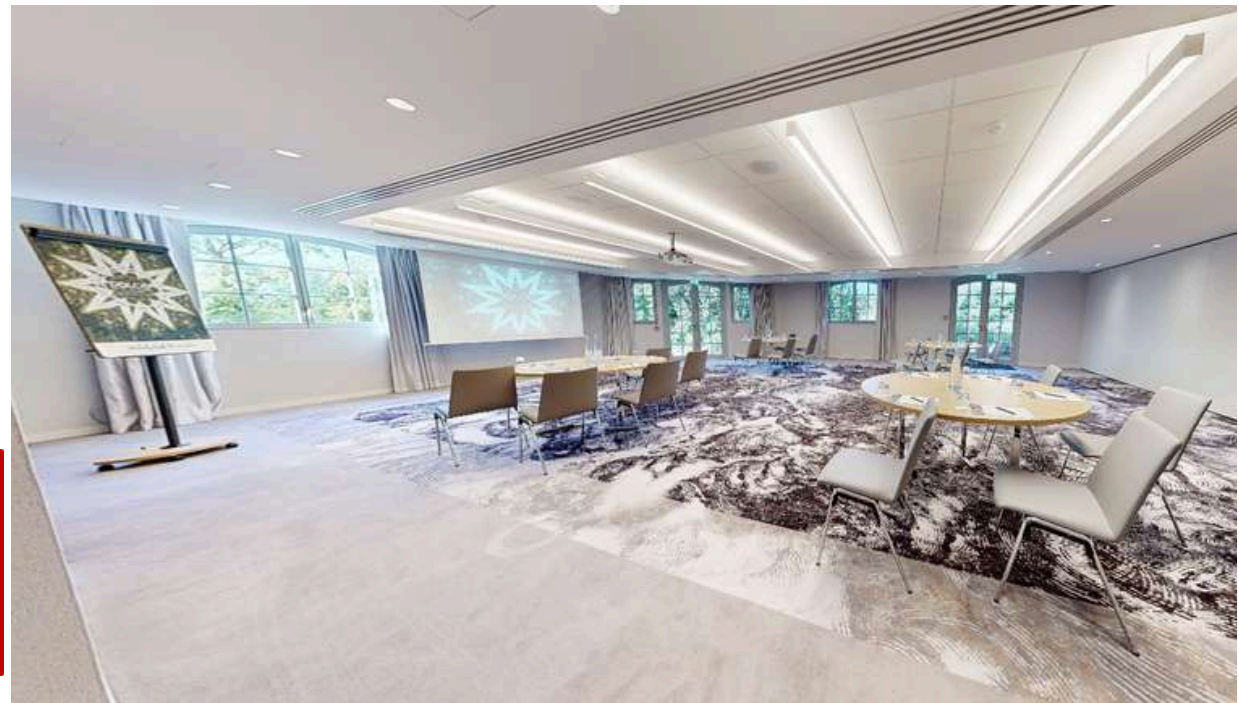

## Set up:

- **Theater:** 75 people
- **School:** 45 people
- **Open U:** 38 people
- **Closed U:** 38 people
- **Cabaret:** 38 people

Ground floor Chalet

Other format available with the virtual tour here