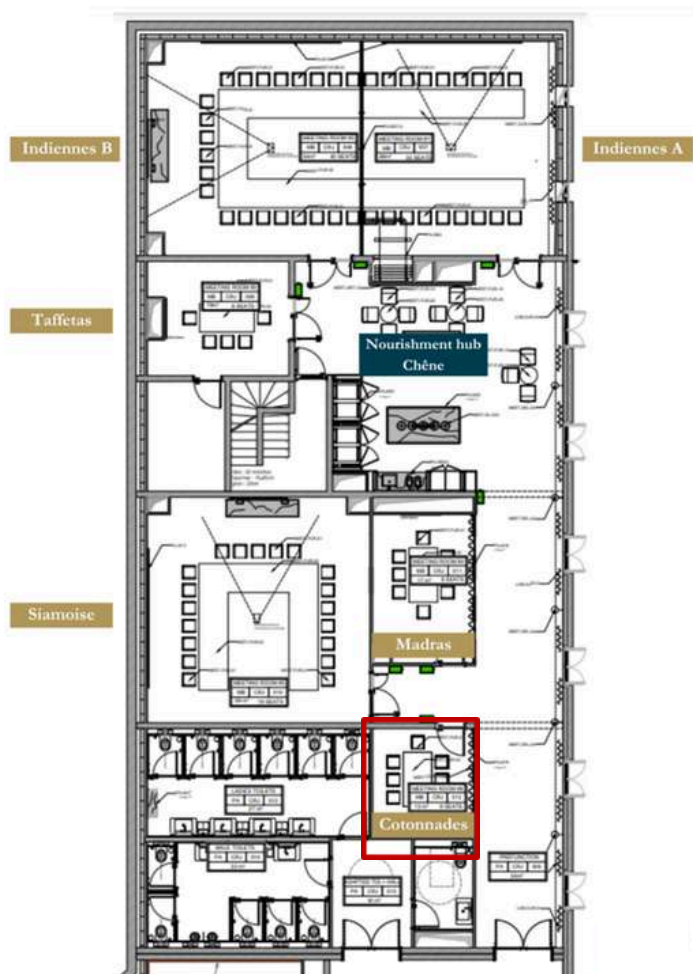

# Cotonnades

Surface area: 13 m<sup>2</sup>

Daylight: yes

Material:

- 86 or 65 TV screen
- HDMI
- 11 electrical outlets
- 4 network sockets
- Wifi

Set up:

Closed U: 6 people

Ground floor of the Castle