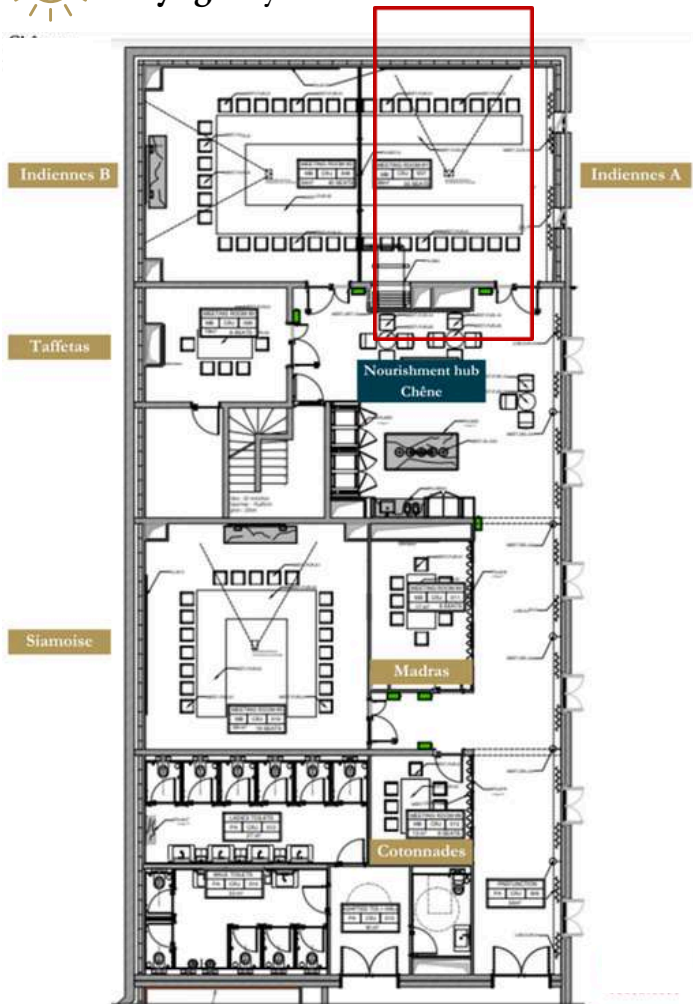

Les Indiennes A

Surface area: 49 m²

Daylight: yes

Material:

- Screen 270x170
- HDMI
- Electrical outlets
- Network socket
- Wifi
- Locker rooms

Set up:

- **Theater:** 35 people
- **School:** 20 people
- **Open U:** 15 people
- **Closed U:** 15 people
- **Cabaret:** 15 people

Ground floor of the Castle