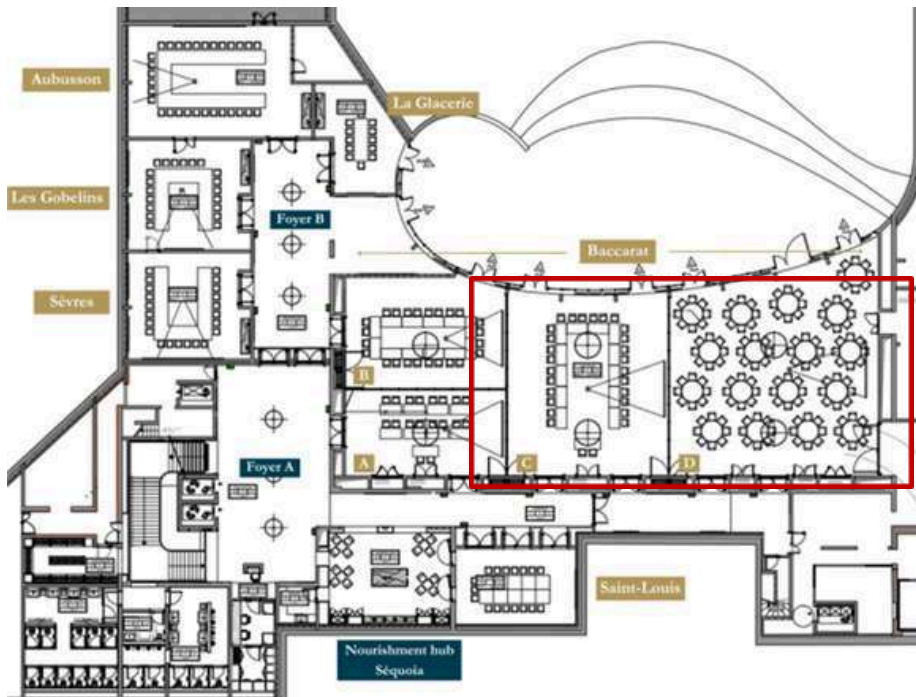

Baccarat CD

Area: 359 m²

Daylight: yes

Terrace access: yes

Material:

- Sound system with 2 microphones
- Built-in speakers
- 300x187 screen
- Video projector
- Audio jack
- HDMI
- Network sockets
- 63A sockets
- Wifi

Set up:

- **Theater:** 240 people
- **School:** 145 people
- **Cabaret:** 120 people
- **Banquet:** 192 - 224 people
- **Cocktail:** 320 people

Other format available with the virtual tour here

Ground floor of the Castle