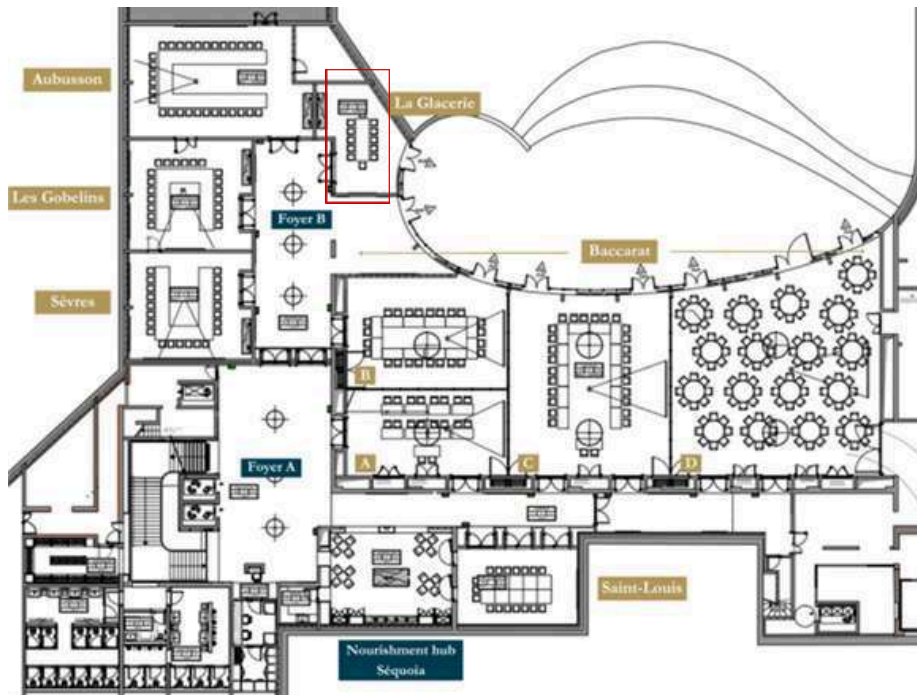

La Glacerie

Surface area: 39 m²

Daylight: yes

Terrace access: yes

Material:

- Audio jack
- HDMI
- TV 86x65
- Sound bar
- 63A socket (x8)
- 6 network sockets
- Wifi

Set up:

- **Closed U:** 12 people

Ground floor of the Castle