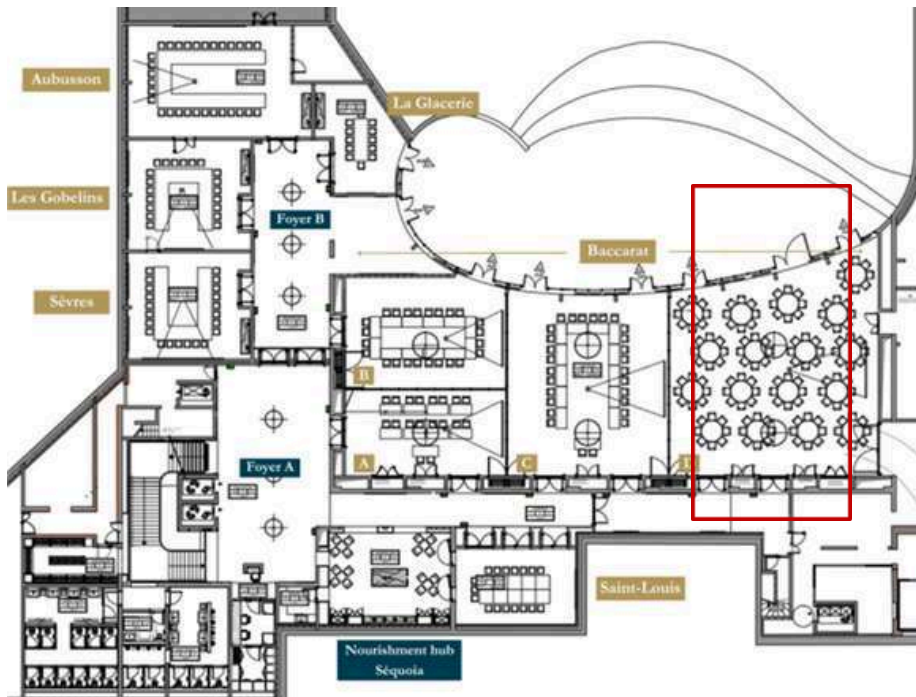

Baccarat D

Area: 214 m²

Daylight: yes

Terrace access: yes

Material:

- Sound system with 2 microphones
- Built-in speakers
- 300x187 screen
- Video projector
- Audio jack
- HDMI
- Network sockets
- 63A sockets
- Wifi

Set up:

- **Theater:** 145 people
- **School:** 90 people
- **Open U:** 70 people
- **Closed U:** 70 people
- **Cabaret:** 70 people
- **Banquet:** 120 - 136 people
- **Cocktail:** 200 people

Other format available with the virtual tour here

Ground floor of the Castle