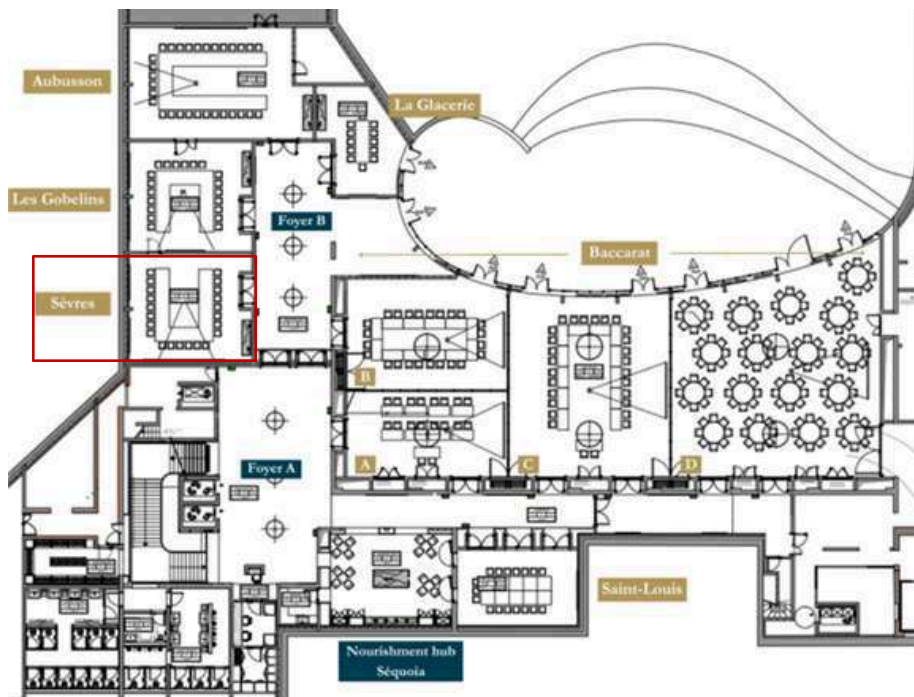

Sèvres

Surface area: 64 m²

Daylight: no

Material:

- Video projector
- 300x187 screen
- Audio jack
- HDMI
- Prise 63A (x12)
- 12 network sockets
- Wifi
- Changing room

Set up:

- **Theater:** 43 people
- **School:** 26 people
- **Open U:** 22 people
- **Closed U:** 22 people
- **Cabaret:** 22 people

Ground floor of the Castle