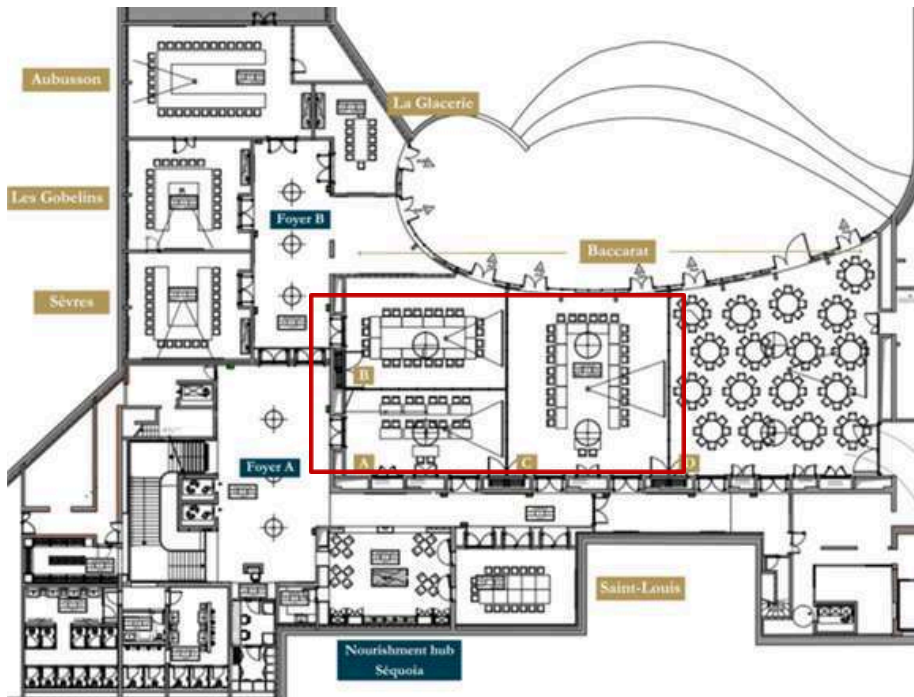

Baccarat ABC

Area: 305 m²

Daylight: yes

Terrace access: yes

Material:

- Sound system with 2 microphones
- Built-in speakers
- 300x187 screen
- Video projector
- Audio jack
- HDMI
- Network sockets
- 63A sockets
- Wifi

Set up:

- **Theater:** 200 people
- **School:** 120 people
- **Cabaret:** 100 people
- **Banquet:** 200 - 216 people
- **Cocktail:** 300 people

Other format available with the virtual tour here

Ground floor of the Castle