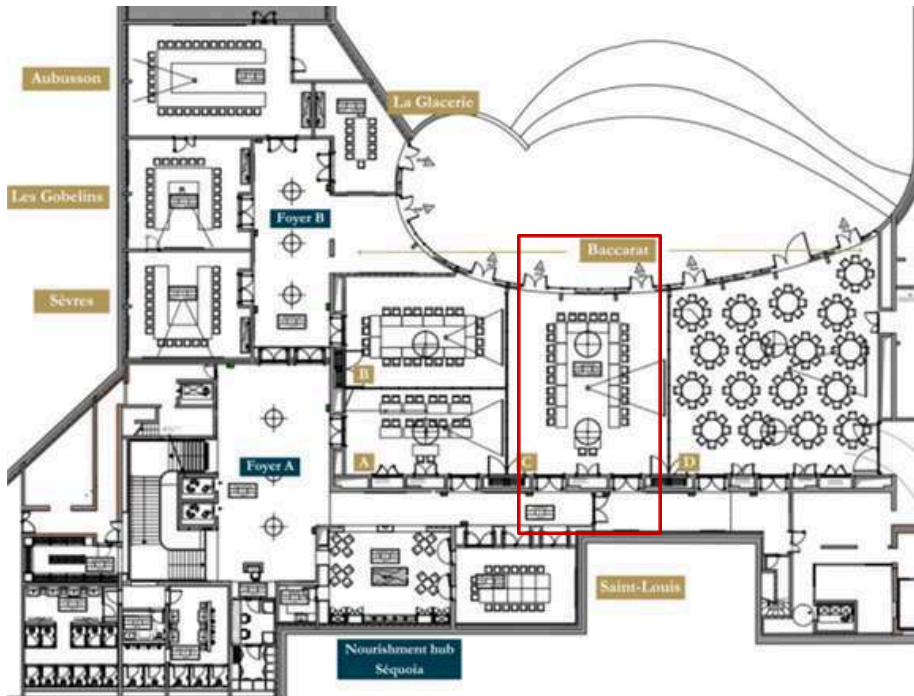

Baccarat C

Surface area: 145 m²

Daylight: yes

Terrace access: yes

Material:

- Sound system with 2 microphones
- Built-in speakers
- 300x187 screen
- Video projector
- Audio jack
- HDMI
- Network sockets
- 63A sockets
- Wifi

Set up:

- **Theater:** 100 people
- **School:** 60 people
- **Open U:** 50 people
- **Closed U:** 50 people
- **Cabaret:** 50 people
- **Banquet:** 72 - 88 people
- **Cocktail:** 120 people

Ground floor of the Castle

Other format available with the virtual tour here