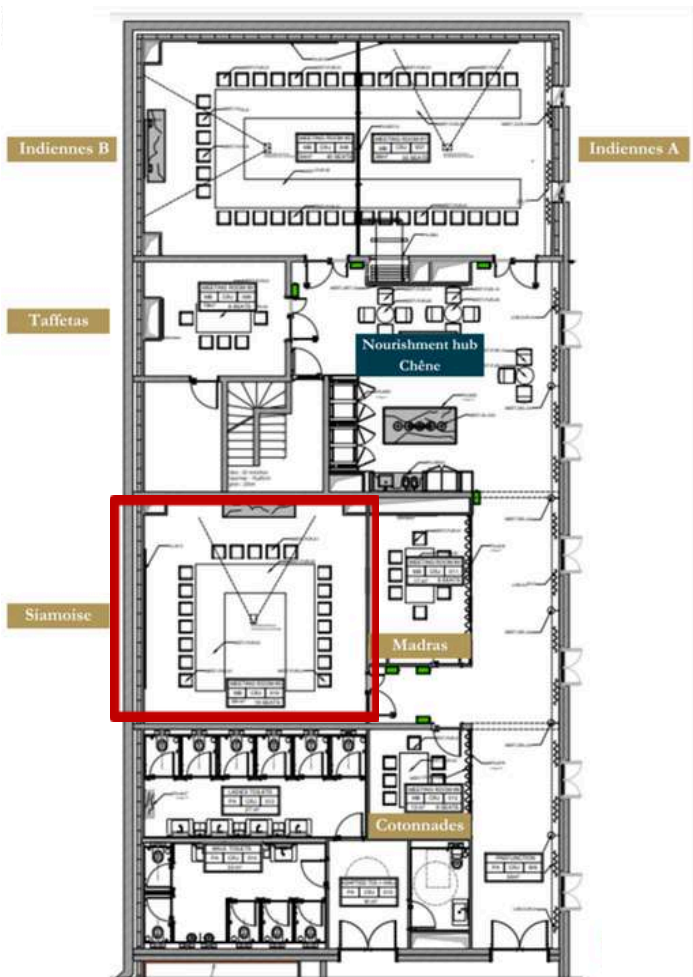

Siamoise

Surface area: 59 m2

Daylight: no

Ground floor of the Castle

Material:

- 270x270 screen
- Video projector
- Audio jack
- HDMI
- Wifi
- 13 electrical outlets
- 8 network sockets
- Locker rooms

- **Set up:**
- **Theater:** 40 people
- **School:** 25 people
- **Open U:** 20 people
- **Closed U:** 20 people
- **Cabaret:** 20 people